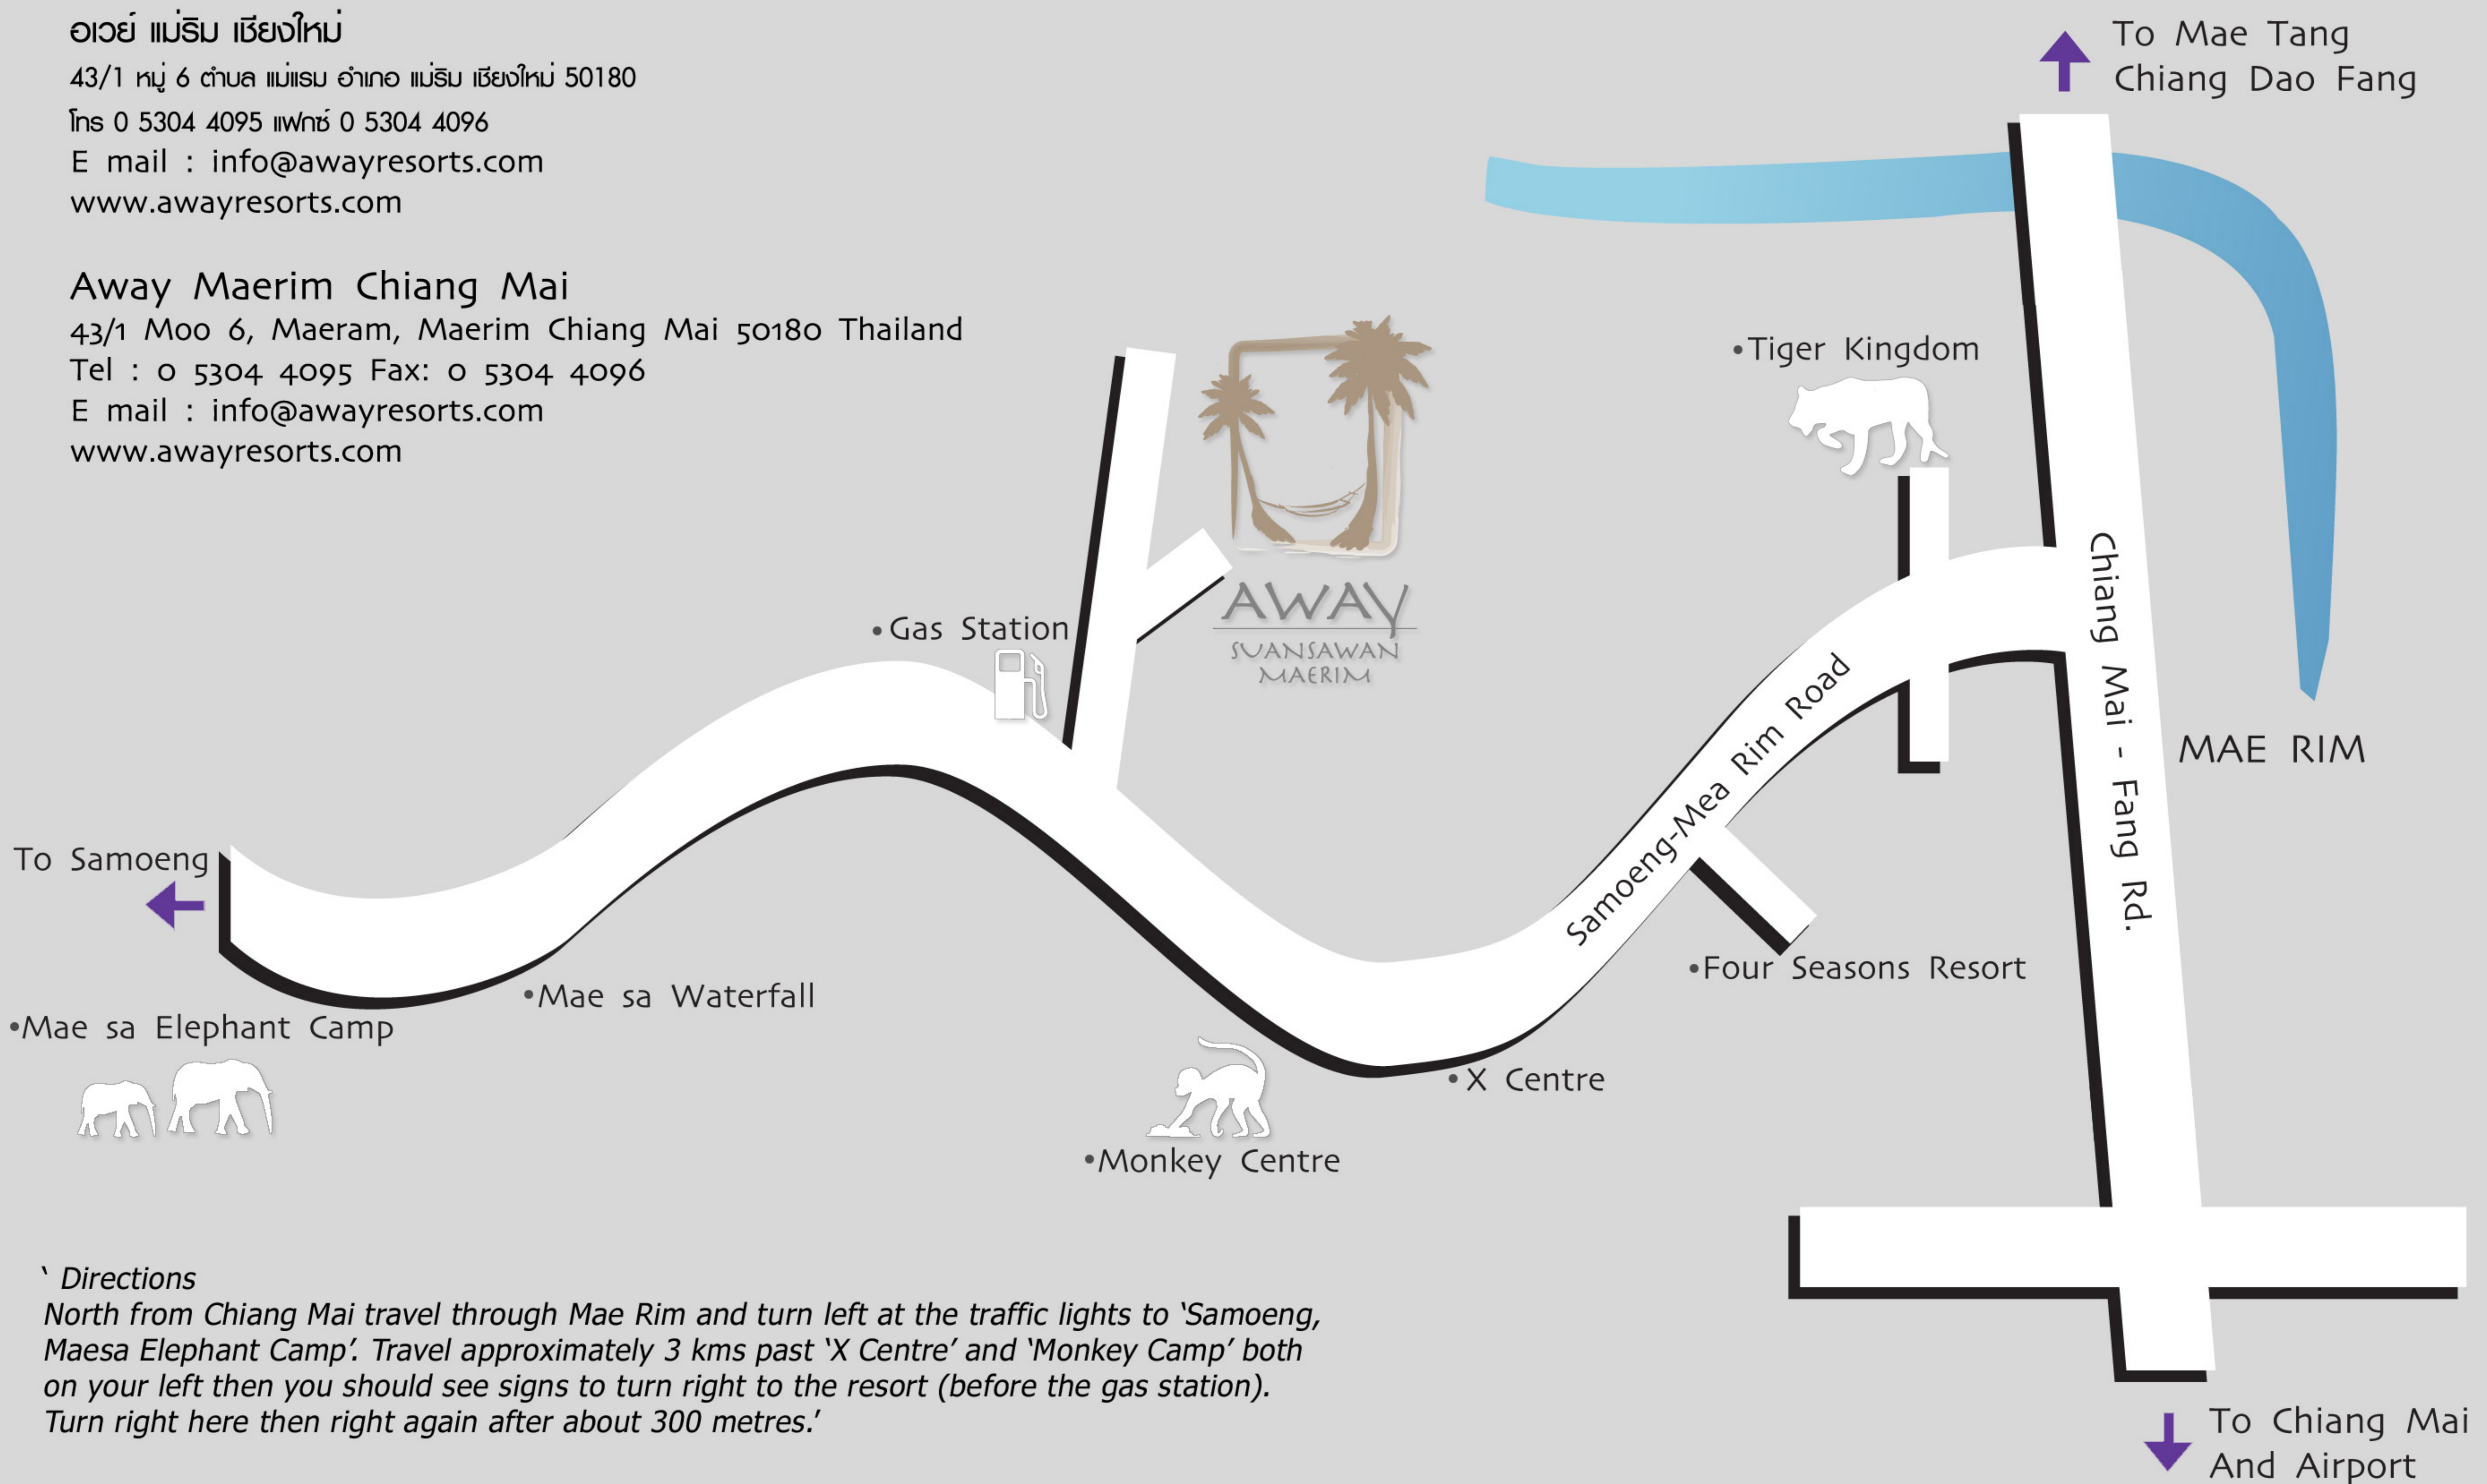

Tel : 0 5304 4095 Fax: 0 5304 4096

E mail : info@awayresorts.com

www.awayresorts.com

**Directions**

North from Chiang Mai travel through Mae Rim and turn left at the traffic lights to 'Samoeng, Maesa Elephant Camp'. Travel approximately 3 kms past 'X Centre' and 'Monkey Camp' both on your left then you should see signs to turn right to the resort (before the gas station).

Turn right here then right again after about 300 metres.'